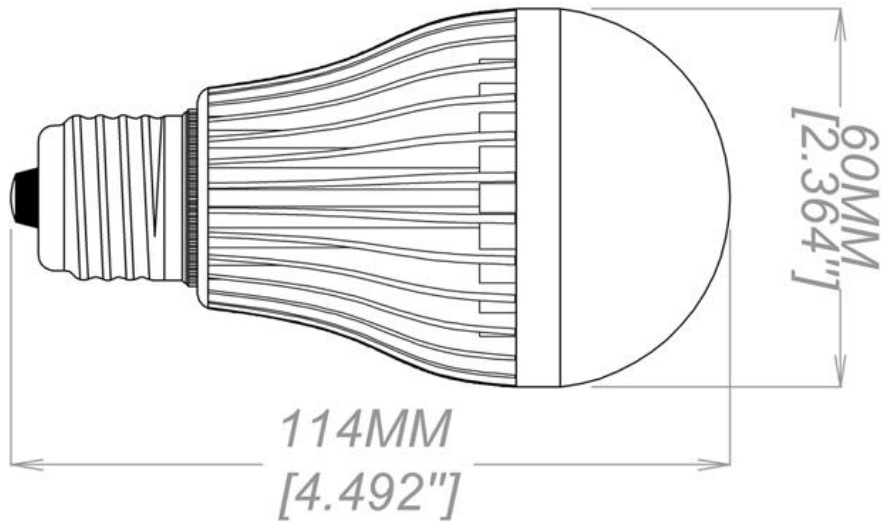

## Part Numbers

Part Number	Description	Unit
HBX-2051N-060000-H0	eLucent E60X, 15LEDs, Natural White, E27, 120VAC/240VAC	PCs

## Physical Dimensions (Unit: mm)

### Physical Specifications

Base	E27
Dimension	D60*H114 mm
Housing	Glass
Work Environment	Indoor use, applicable for dry environment

### Optical Specifications

Color Range	White
Lumens	300 lm
Efficiency	60 lm/W
CRI	>75
Lumen Maintenance	96%~98% @ 1000hrs
Color Temperature	3000K~8000K