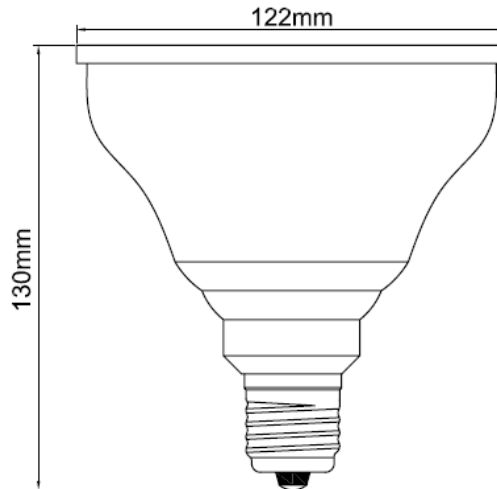

eLucent™ R38X

Part Numbers

Part Number	Description	Unit
HSL-PX12N-382200-H1	eLucent R38X, PAR38, 12LEDs*1W, Natural White, E27, 120VAC, 45 degree, Dimmable	PCs
HSL-PX12N-382200-H2	eLucent R38X, PAR38, 12LEDs*1W, Natural White, E27, 240VAC, 45 degree, Dimmable	PCs

Physical Dimensions

Technical Specifications

Physical Specifications

Base	E27
Dimension	D122*H130 mm
Housing	Aluminum
Work Environment	Indoor use, applicable for dry environment

Electrical Specifications

Lighting Source	1W High Power LED
LED Quantity	12LEDs
Operation Voltage	120VAC/240VAC
Power Consumption	15.8 W (incl. driver)
Operation Temperature	-20°C~40°C (-4°F~104°F)

Optical Specifications

Color Range	White
Dimmable	Yes
Lumens	950~1100 lm
CRI	>75
Beam Angle	45 Degree
Lumen Maintenance	>995% @ 1000hrs
Color Temperature	5500-6000K