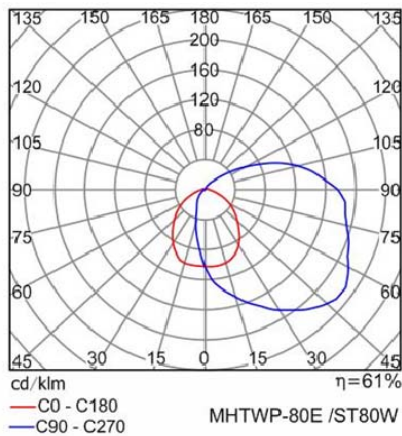

Product #	Wattage	Replaces	Lm/W	Lumens	IP Rating	Size	Lens
MHT-WP-40E	40	MH - 70W HPS - 100W	72.5	2,900	54	18"x9"	Prismatic Glass
MHT-WP-55E	55	MH - 100W HPS - 100W	72.5	3,988	54	18"x9"	Prismatic Glass
MHT-WP-70E	70	MH - 120W HPS - 150W	72.5	5,075	54	18"x9"	Prismatic Glass
MHT-WP-80E	80	MH - 150W HPS - 150W	77.5	6,200	54	18"x9"	Prismatic Glass
MHT-WP-100E	100	MH - 200W HPS - 200W	77.5	7,750	54	18"x9"	Prismatic Glass

Available Options:

- Dimmable Ballast
- Occupancy Sensor
- Photocell

ORDERING CODES

MHT-WP	-	<input type="text"/>	E	-	<input type="text"/>	-	<input type="text"/>	-	<input type="text"/>	-	<input type="text"/>
		Wattage:			Color Temp:			Voltage:			Dimmable
		40, 55, 70, 80, 100			3K = 3000K 4K = 4000K 5K = 5000K			U = Universal 3 = 347V			Ballast:
											Options: (please specify voltage)
											OSD = Occ Sensor w/ Step Dim
											OSI = Occ Sensor w/ Instant On
											PC = Photocell

DIMENSIONS

MHT-WP-40/55/70/80/100E

SAMPLE PHOTOMETRICS

MHT-WP-80E

MHT-WP-100E

- Products are UL Listed/Labeled and Assembled in ISO9000/1 Certified US Facility
- Every product is quality tested and inspected prior to shipment
- We offer a 10-year, 60,000 hour Warranty (please see Warranty Terms and Conditions)
- Made in the USA of US and Imported Parts, Meets Buy American requirements within the ARRA