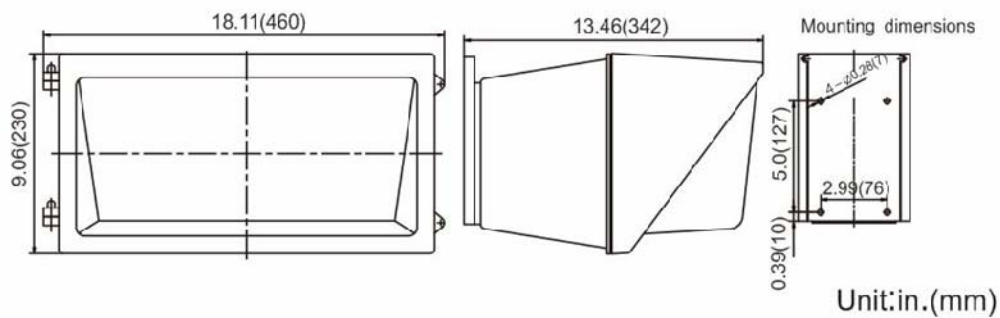

Available Options:

- Dimmable Ballast
- Occupancy Sensor
- Photocell

ORDERING CODES

MHT-WP	-	<input type="text"/>	E	-	<input type="text"/>	-	<input type="text"/>	-	<input type="text"/>	-	<input type="text"/>
		Wattage:			Color Temp:			Voltage:			Dimmable
		40, 55, 70, 80, 100			3K = 3000K 4K = 4000K 5K = 5000K			U = Universal 3 = 347V			Ballast:
											Options: (please specify voltage)
											OSD = Occ Sensor w/ Step Dim
											OSI = Occ Sensor w/ Instant On
											PC = Photocell

DIMENSIONS

MHT-WP-40/55/70/80/100E

SAMPLE PHOTOMETRICS

MHT-WP-80E

MHT-WP-100E

- Products are UL Listed/Labeled and Assembled in ISO9000/1 Certified US Facility
- Every product is quality tested and inspected prior to shipment
- We offer a 10-year, 60,000 hour Warranty (please see Warranty Terms and Conditions)
- Made in the USA of US and Imported Parts, Meets Buy American requirements within the ARRA