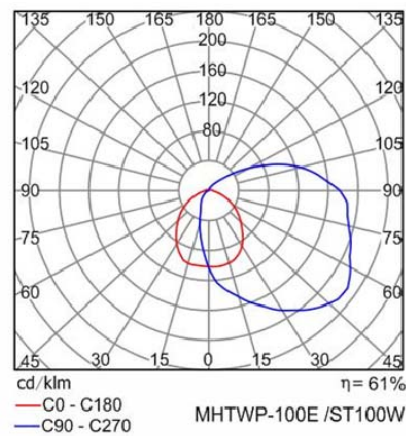

Product #	Wattage	Replaces	Lm/W	Lumens	IP Rating	Size	Lens
MHT-WP-40E	40	MH - 70W HPS - 100W	72.5	2,900	54	18"x9"	Prismatic Glass
MHT-WP-55E	55	MH - 100W HPS - 100W	72.5	3,988	54	18"x9"	Prismatic Glass
MHT-WP-70E	70	MH - 120W HPS - 150W	72.5	5,075	54	18"x9"	Prismatic Glass
MHT-WP-80E	80	MH - 150W HPS - 150W	77.5	6,200	54	18"x9"	Prismatic Glass
MHT-WP-100E	100	MH - 200W HPS - 200W	77.5	7,750	54	18"x9"	Prismatic Glass

DIMENSIONS

MHT-WP-40/55/70/80/100E

SAMPLE PHOTOMETRICS

MHT-WP-80E

MHT-WP-100E

- Products are UL Listed/Labeled and Assembled in ISO9000/1 Certified US Facility
- Every product is quality tested and inspected prior to shipment
- We offer a 10-year, 60,000 hour Warranty (please see Warranty Terms and Conditions)
- Made in the USA of US and Imported Parts, Meets Buy American requirements within the ARRA