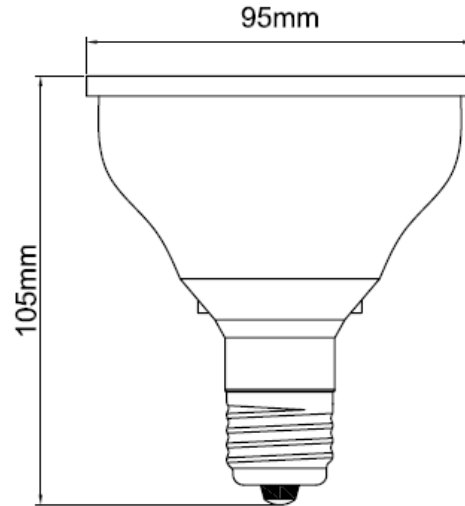

eLucent™ R30X

Part Numbers

Part Number	Description	Unit
HSL-PX07N-302200-H1	eLucent R30X, PAR30, 7LEDs*1W, Natural White, E27, 120VAC, 45 degree, Dimmable	PCs
HSL-PX07N-302200-H2	eLucent R30X, PAR30, 7LEDs*1W, Natural White, E27, 240VAC, 45 degree, Dimmable	PCs

Physical Dimensions

Technical Specifications

Physical Specifications

Base	E27
Dimension	D95*H105 mm
Housing	Aluminum
Work Environment	Indoor use, applicable for dry environment

Electrical Specifications

Lighting Source	1W High Power LED
LED Quantity	7LEDs
Operation Voltage	120VAC/240VAC
Power Consumption	9 W (incl. driver)
Operation Temperature	-20°C~40°C (-4°F~104°F)

Optical Specifications

Color Range	White
Dimmable	Yes
Lumens	550~600 lm
CRI	>75
Beam Angle	45 Degree
Lumen Maintenance	>995% @ 1000hrs
Color Temperature	5500-6000K